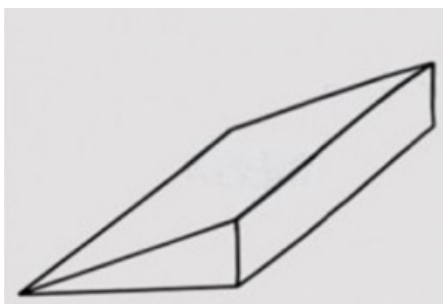

POSITIONING FOAM 15° WEDGE 250X250X50MM

Foam 15° Wedge: with a square 250x250x50mm base.

[Read More](#)

CODE FOAM04

Categories: [Positioning Aids](#), [Positioning Foams](#)

Tag: [Foam 15° Wedge](#)