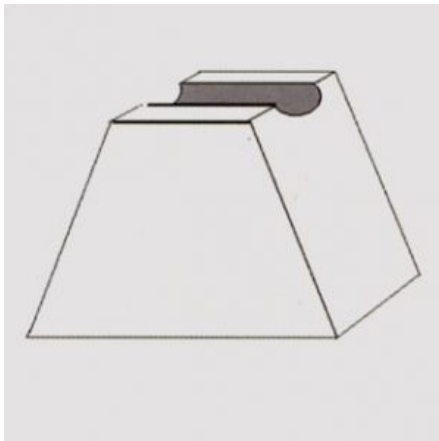

POSITIONING FOAM ARTHROGRAM PIECE

[Read More](#)

CODE FOAM10

Categories: [Foam Positioning Products](#), [Positioning Aids](#)

Tag: [Foam Positioning Products](#)