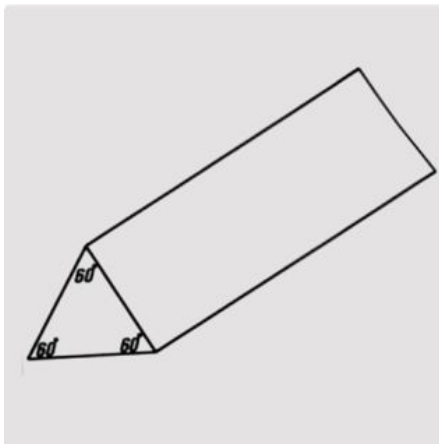

POSITIONING FOAM 60° WEDGE 900X250X180MM

Foam long 60° wedge

900x250x180mm/p (Raw or covered in Dartex, Vinyl).

[Read More](#)

CODE FOAM09C

Categories: [Positioning Aids](#), [Positioning Foams](#)

Tag: [Foam long 60° wedge](#)