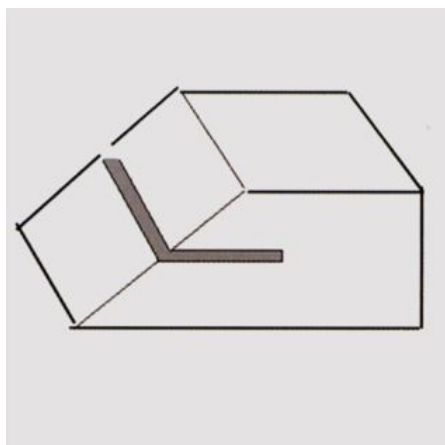

Tag: [Sandbags](#)

POSITIONING FOAM THIN BLOCK 250X200X50MM

Rectangular Foam Thin Block, 250x200mm, 50mm in depth.

[Read More](#)

CODE FOAM07

Categories: [Positioning Aids](#), [Positioning Foams](#)

Tag: [Foam Thin Block](#)

POSITIONING FOAM INTERCONDYLAR NOTCH 700X280X300MM

Intercondylar Notch: Comes uncovered or have it covered for an extra
\$75.65exGST

[Read More](#)

CODE FOAM12

Categories: [Foam Positioning Products](#), [Positioning Aids](#)