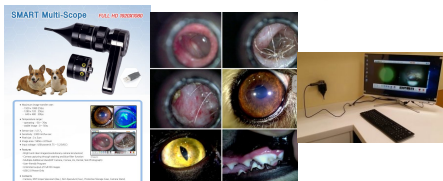

IMAGING SCOPE

SMART Multi-Scope

SMART MULTI-SCOPE

Features:

- Bright & clear images
- Cornea capturing through staining and blue filter function
- ENT Camera, Cornea, Iris, Dental, Skin,
- User friendly program
- Unlimited output of HD images
- USB 2.0 Power only

[Read More](#)

CODE N/A

Category: [Imaging Scope](#)

Tags: [Entscope](#), [Remedi](#), [scope](#)

SMART ENT-Scope

SMART ENT-SCOPE

Features:

- Bright & clear images
- Cornea capturing through staining and blue filter function
- ENT Camera, Cornea, Iris, Dental, Skin,
- User friendly program
- Unlimited output of HD images
- USB 2.0 Power only