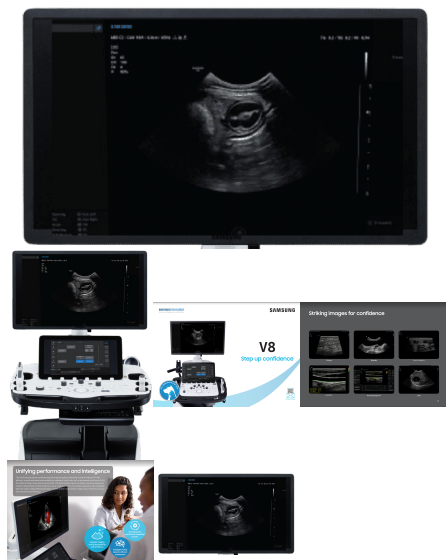

ULTRASOUND

CRYSTAL-CLEAR IMAGE SAMSUNG V8 ULTRASOUND

The V8 ultrasound system combines exquisite imaging quality powered by Crystal Architecture™ with efficient, streamlined examination enabled by Intelligent Assist tools, and re-engineered workflow to fulfill the needs of today's busy clinical environment. The sophisticated, ergonomic design showcases Samsung's careful craftsmanship and that comfort-in-use is a high priority for your product experience. We constantly seek new ways to help professionals.

[Read More](#)

CODE N/A

Category: [Ultrasound Full Systems](#)

Tags: [samsung](#), [Ultrasound](#), [ultrasound for vets](#), [v8](#), [vet scanners](#)