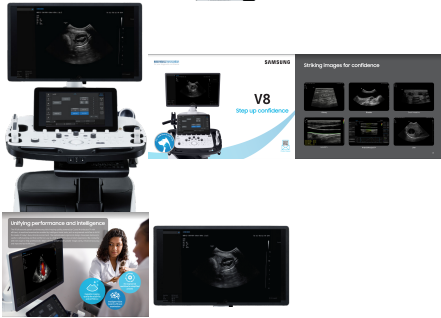

ULTRASOUND

CRYSTAL-CLEAR IMAGE SAMSUNG V8 ULTRASOUND

The V8 ultrasound system combines exquisite imaging quality powered by Crystal Architecture™ with efficient, streamlined examination enabled by Intelligent Assist tools, and re-engineered workflow to fulfill the needs of today's busy clinical environment. The sophisticated, ergonomic design showcases Samsung's careful craftsmanship and that comfort-in-use is a high priority for your product experience. We constantly seek new ways to help professionals.

ULTRASOUND FULL SYSTEMS

CRYSTAL-CLEAR IMAGE SAMSUNG V8 ULTRASOUND

The V8 ultrasound system combines exquisite imaging quality powered by Crystal Architecture™ with efficient, streamlined examination enabled by Intelligent Assist tools, and re-engineered workflow to fulfill the needs of today’s busy clinical environment. The sophisticated, ergonomic design showcases Samsung’s careful craftsmanship and that comfort-in-use is a high priority for your product experience. We constantly seek new ways to help professionals.

[Read More](#)

CODE N/A

Category: [Ultrasound Full Systems](#)

Tags: [samsung](#), [Ultrasound](#), [ultrasound for vets](#), [v8](#), [vet scanners](#)

Tailored veterinary system and solutions including digital -
CR - DR x-ray, other diagnostic equipment supply and
service.