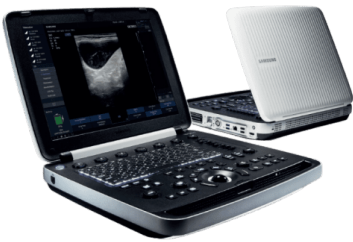

## SAMSUNG HM70 EVO ULTRASOUND

The HM70 EVO ultrasound system is a high-performance hand-carried ultrasound system, evolved to support a diverse range of applications. The system has streamlined workflow, durability, and high resolution imaging that can be used in a variety of clinical situations. Samsung has harmonized the key aspects of the HCU to meet today's changing needs and provide healthcare professionals the confidence they need in their work environment.

## CRYSTAL-CLEAR IMAGE SAMSUNG V8 ULTRASOUND

The V8 ultrasound system combines exquisite imaging quality powered by Crystal Architecture™ with efficient, streamlined examination enabled by Intelligent Assist tools, and re-engineered workflow to fulfill the needs of today's busy clinical environment. The sophisticated, ergonomic design showcases Samsung's careful craftsmanship and that comfort-in-use is a high priority for your product experience. We constantly seek new ways to help professionals.