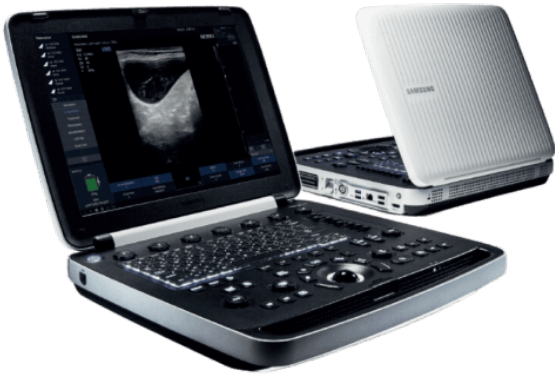

ULTRASOUND FULL SYSTEMS